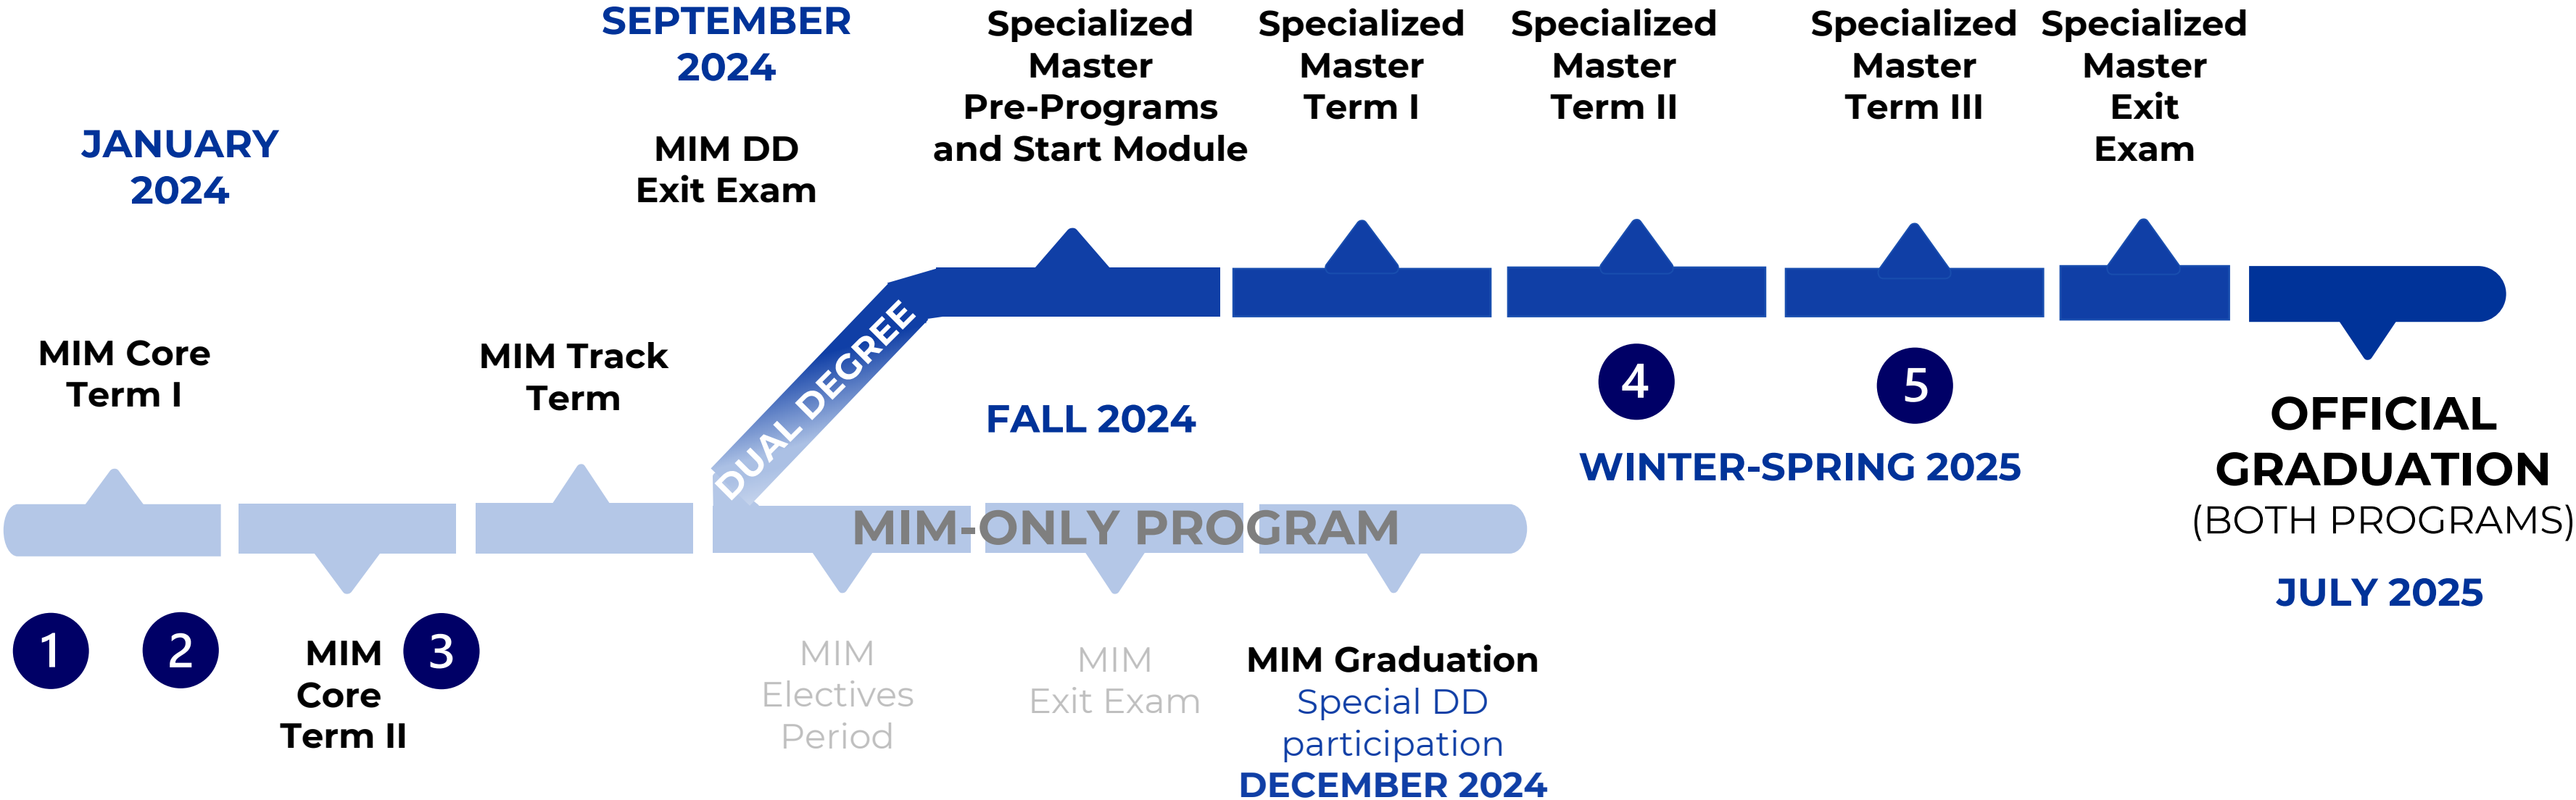

Graduation and Diplomas

05

Dual Degree Representatives

06

Next Touchpoints

07

Additional Resources

UP NEXT

A Word from T&C

JAN '24 IMBA DUAL DEGREE JOURNEY

* Denotes a Dual Degree Touchpoint with DD Experience Team and program teams

JAN '24 MIM DUAL DEGREE JOURNEY

***** Denotes a Dual Degree Touchpoint with DD Experience Team and program teams

HOW DUAL DEGREES WORK

1.

Program Timing

- IMBA/MIM calendars in your Student Guide
- Potential program overlaps (example: Program I Exit Exams and Program II Start Module)
- Specialized Master's Degree calendars published once available

2.

Course Recognitions

- Specific to each combination
- Details in the DD Transition Session (May 2024).
- Standard or personalized options where there is content overlap

3.

Course Lists and Syllabi

- General content information available from specialized master's teams
- Content and structure updates to stay relevant